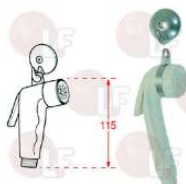

RIVER 800/2020

3359717 STAINLESS STEEL SUPPORT FOR SPRAY HEAD
with chromium-plated washer \varnothing 36 mm

RIVER 800/2011

3359731 WALL MOUNTED TAP 800/401
ceramic disc head valve
fitting \varnothing 1/2" M - washer \varnothing 57 mm

RIVER 800/401

3359732 WALL MOUNTED TAP 800/491
oil bath head valve
fitting \varnothing 1/2" M - washer \varnothing 57 mm

RIVER 800/491

3359658 WHITE OVEN WASH SHOWER SET
with covered hose \varnothing 1/2" FF 150 cm
with wall mounting support
with automatic flowrate adjuster
possible manual or continuous delivery
especially suitably for OVEN WASHING

RIVER R767

3359715 WHITE SHOWER CASE \varnothing 1/2" M
with chrome-plated fastening support
with flow rate automatic adjuster at 8L/min

RIVER R762

RIVER R762/2

RIVER 800/2012

3359716 WHITE SHOWER CASE \varnothing 1/2" M